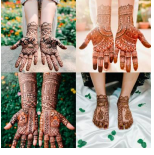

Mehandhi Artist**Address**

608, DRA Centralia, Thalambur main road, Navalur

Contact Person

S.R.Jeyasree

Mobile Number**Email**

srjeyasree@gmail.com

Am doing Mehandhi designing from basic to bridal work. Customisation available. All type of mehandhis like guest Mehandhi, bride's maid, party mehandhis available. Am using my own organic henna cones. Selling henna cones also.